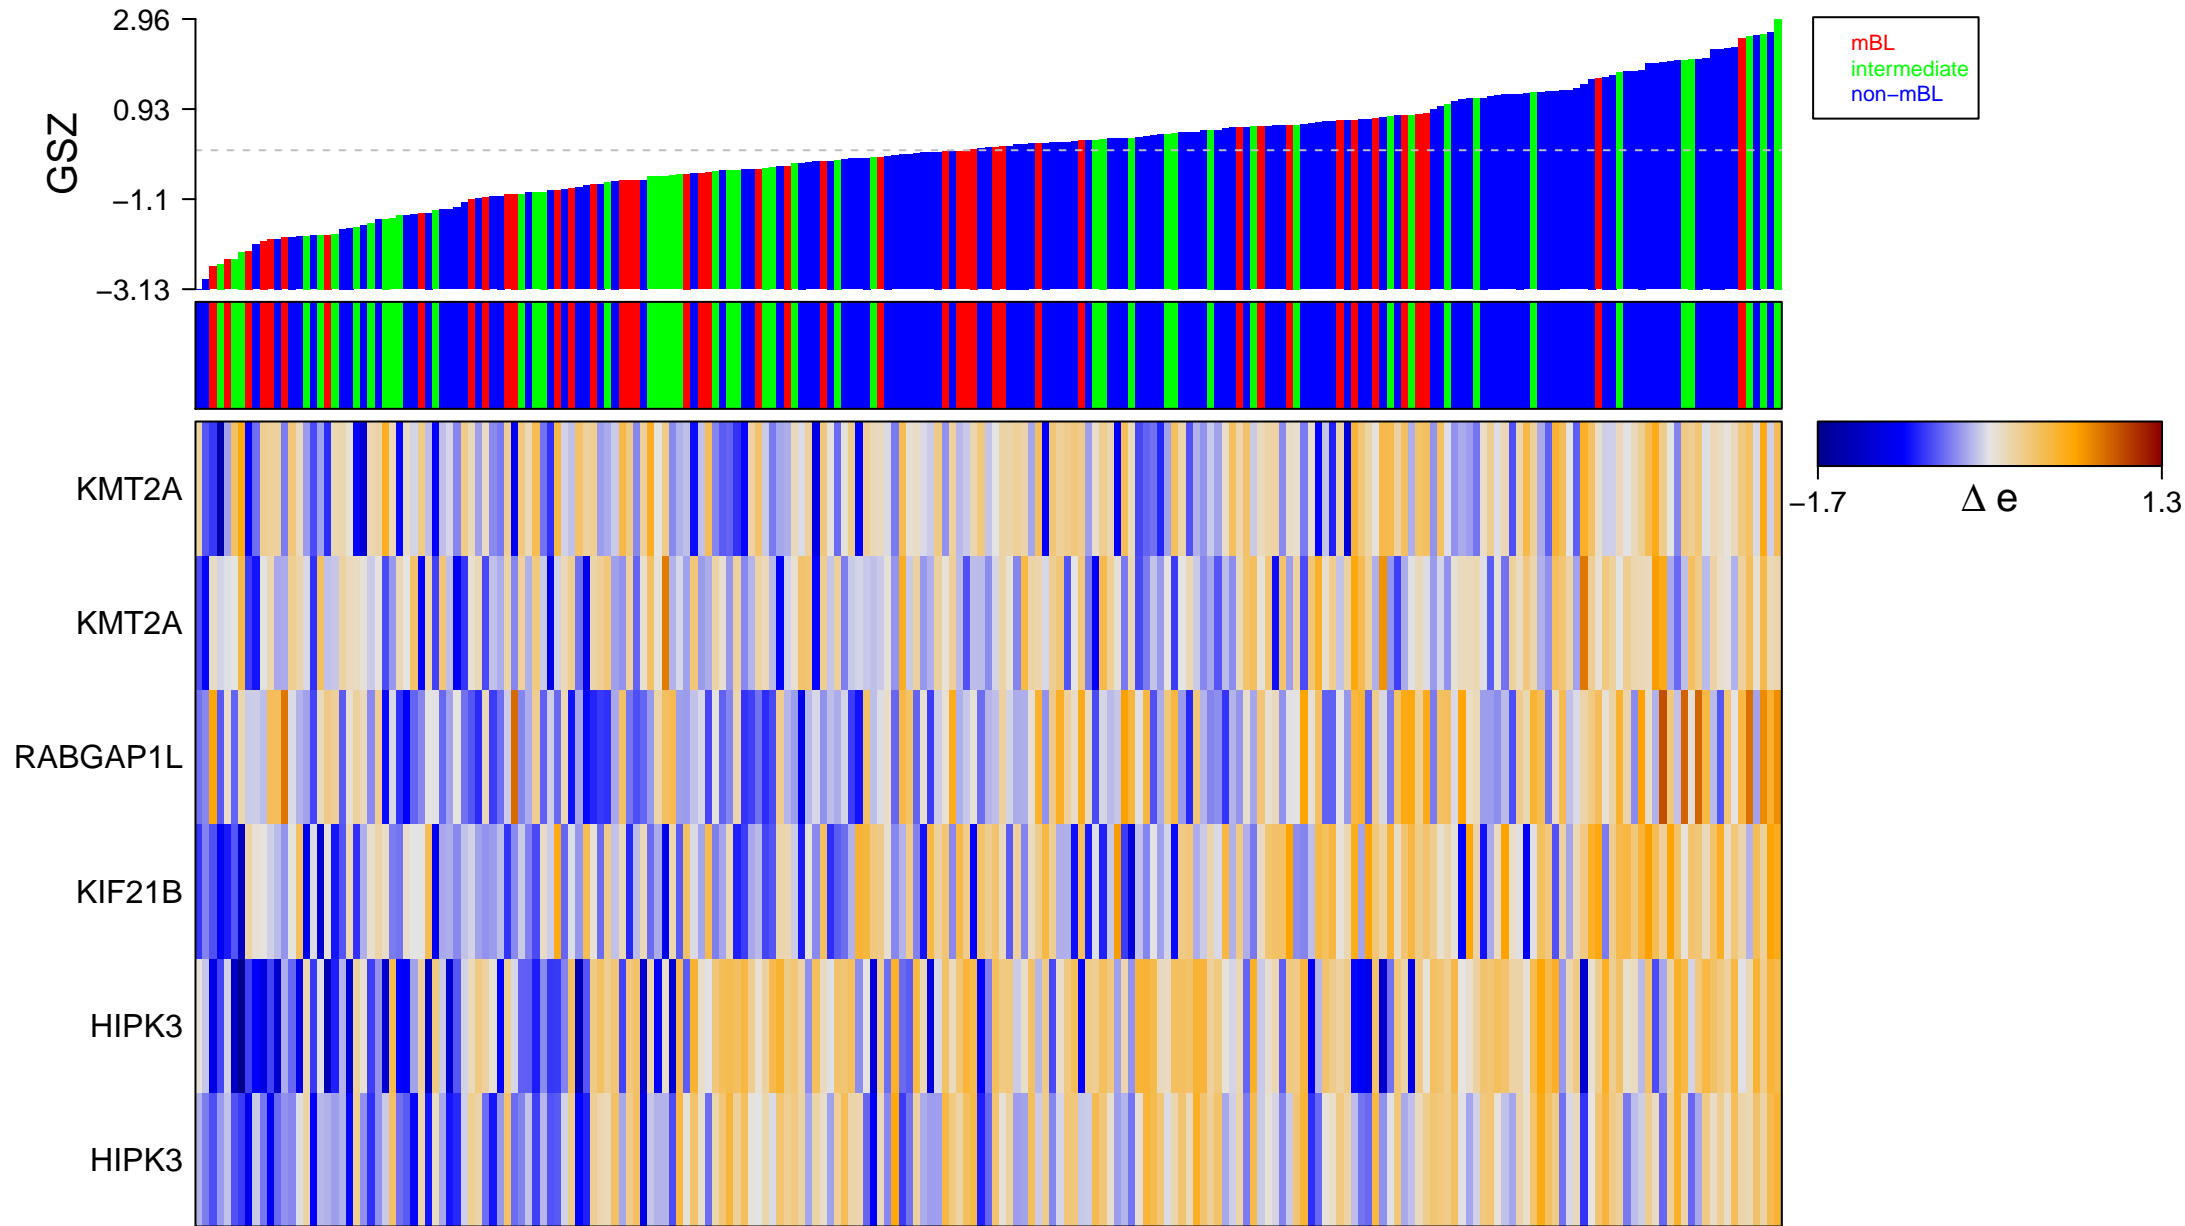

KREPPPEL_CD99_TARGETS_DN

KREPPPEL_CD99_TARGETS_DN

■ on
■ -
□ off

KREPPPEL_CD99_TARGETS_DN